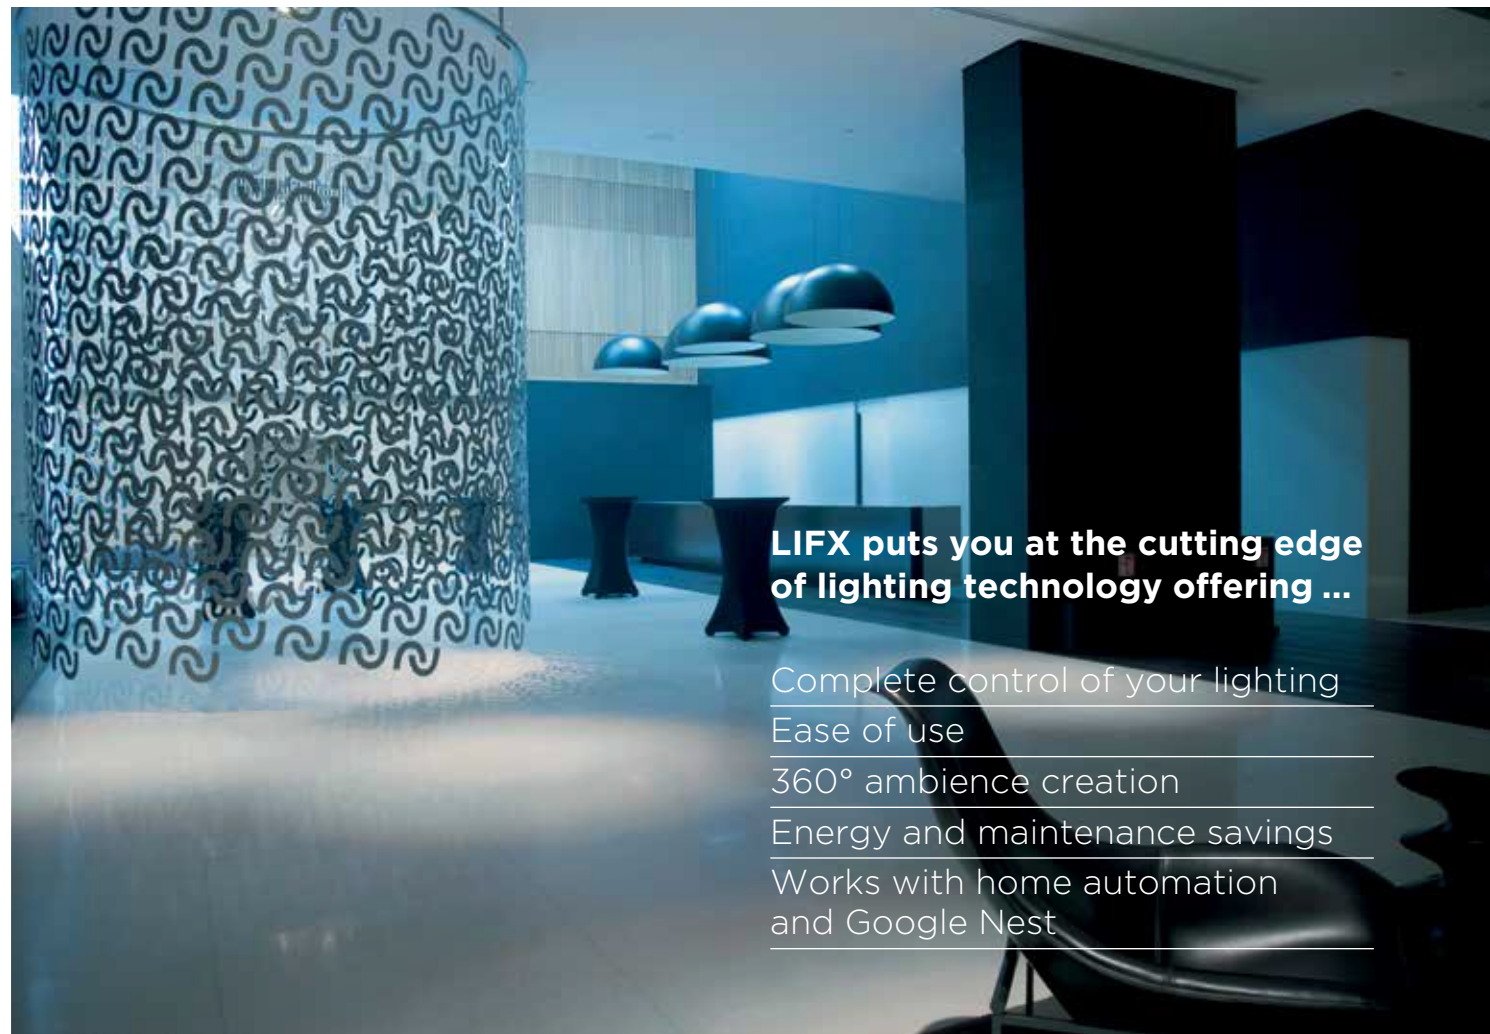

Seriously smart

LIFX can be controlled from anywhere in the world with LIFX Cloud. It can wake you up in the morning or even ward off intruders with a patent pending security mode.

Future software features:

- Visualise music (Strobe, Lava Lamp, Pastels)
- Blink on 'Internet event', e.g. email or stock-price change
- Hands-free activation using Geo-fencing

LIFX puts you at the cutting edge of lighting technology offering ...

- Complete control of your lighting
- Ease of use
- 360° ambience creation
- Energy and maintenance savings
- Works with home automation and Google Nest

With LIFX you can set the mood at the touch of a finger.

Tailor the lighting to meet the seasonal needs of your business.

Make workspaces work for you with tunable whites to match daylight colour changes – easily controlled for energy savings.

Create your choice of ambience with vivid, rich light.