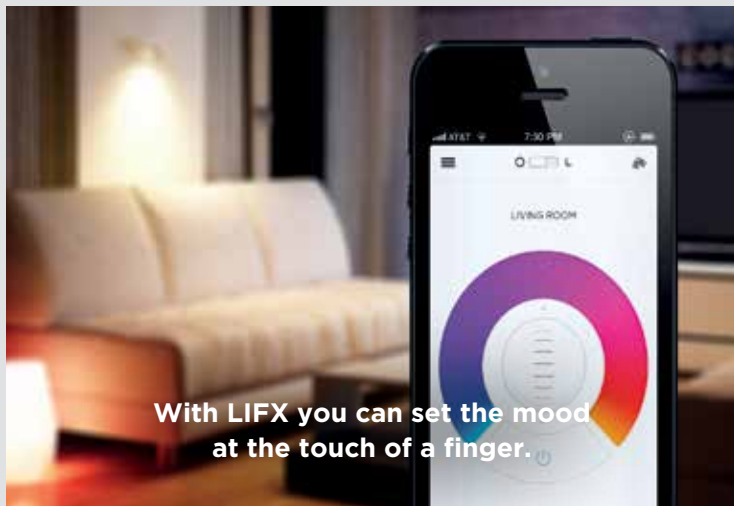

LIFX can create the perfect mood with scene setting capabilities, ideal for both retail and hospitality environments. Hotel guests can even change the lighting atmosphere in their own rooms at the touch of a button.

Seriously smart

LIFX can be controlled from anywhere in the world with LIFX Cloud. It can wake you up in the morning or even ward off intruders with a patent pending security mode.

Future software features:

- Visualise music (Strobe, Lava Lamp, Pastels)
- Blink on 'Internet event', e.g. email or stock-price change
- Hands-free activation using Geo-fencing

LIFX puts you at the cutting edge of lighting technology offering ...

- Complete control of your lighting
- Ease of use
- 360° ambience creation
- Energy and maintenance savings
- Works with home automation and Google Nest

With LIFX you can set the mood at the touch of a finger.