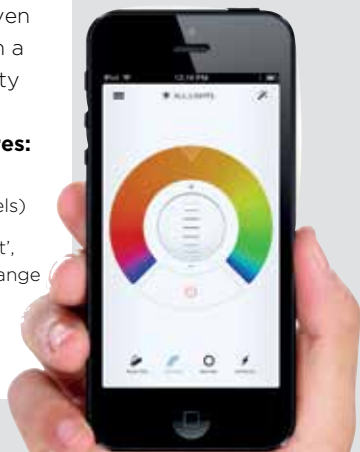

Future software features:

- Visualise music (Strobe, Lava Lamp, Pastels)
- Blink on 'Internet event', e.g. email or stock-price change
- Hands-free activation using Geo-fencing