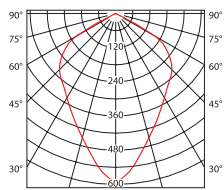

CO-C180 C90-C270 [cd/klm]

EURO LED MCOB-85

krzywa rozsyłu światłości /
curve of intensity distribution
 $\eta = 100\%$