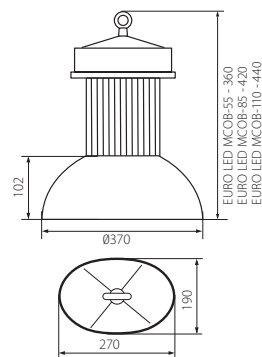

krzywa rozsyłu światłości /
curve of intensity distribution
 $\eta = 100\%$

CO-C180 C90-C270 [cd/klm]

krzywa rozsyłu światłości /
curve of intensity distribution
 $\eta = 100\%$

CO-C180 C90-C270 [cd/klm]

krzywa rozsyłu światłości /
curve of intensity distribution
 $\eta = 100\%$

CO-C180 C90-C270 [cd/klm]

- obudowa: stop aluminium /
  klosz: tworzywo sztuczne / odbłyśnik: aluminium

- casing: aluminum alloy /
  lampshade: plastic / reflector: aluminum

Kanlux	Kanlux		[W]	[lm]	[g]
EURO LED MCOB-55	18890	obudowa: czarna/odbłyśnik: aluminium casing: black/reflector: aluminum	55	3575	4840
EURO LED MCOB-85	18891	obudowa: czarna/odbłyśnik: aluminium casing: black/reflector: aluminum	85	5500	6170
EURO LED MCOB-110	18892	obudowa: czarna/odbłyśnik: aluminium casing: black/reflector: aluminum	110	7150	6520

MCOB - Multi Chip on Board / MCOB - Multi Chip on Board