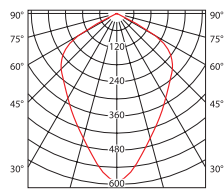

krzywa rozsyłu światłości /
curve of intensity distribution
 $\eta = 100\%$

CO-C180 C90-C270 [cd/klm]

EURO LED MCOB-55

krzywa rozsyłu światłości /
curve of intensity distribution
 $\eta = 100\%$